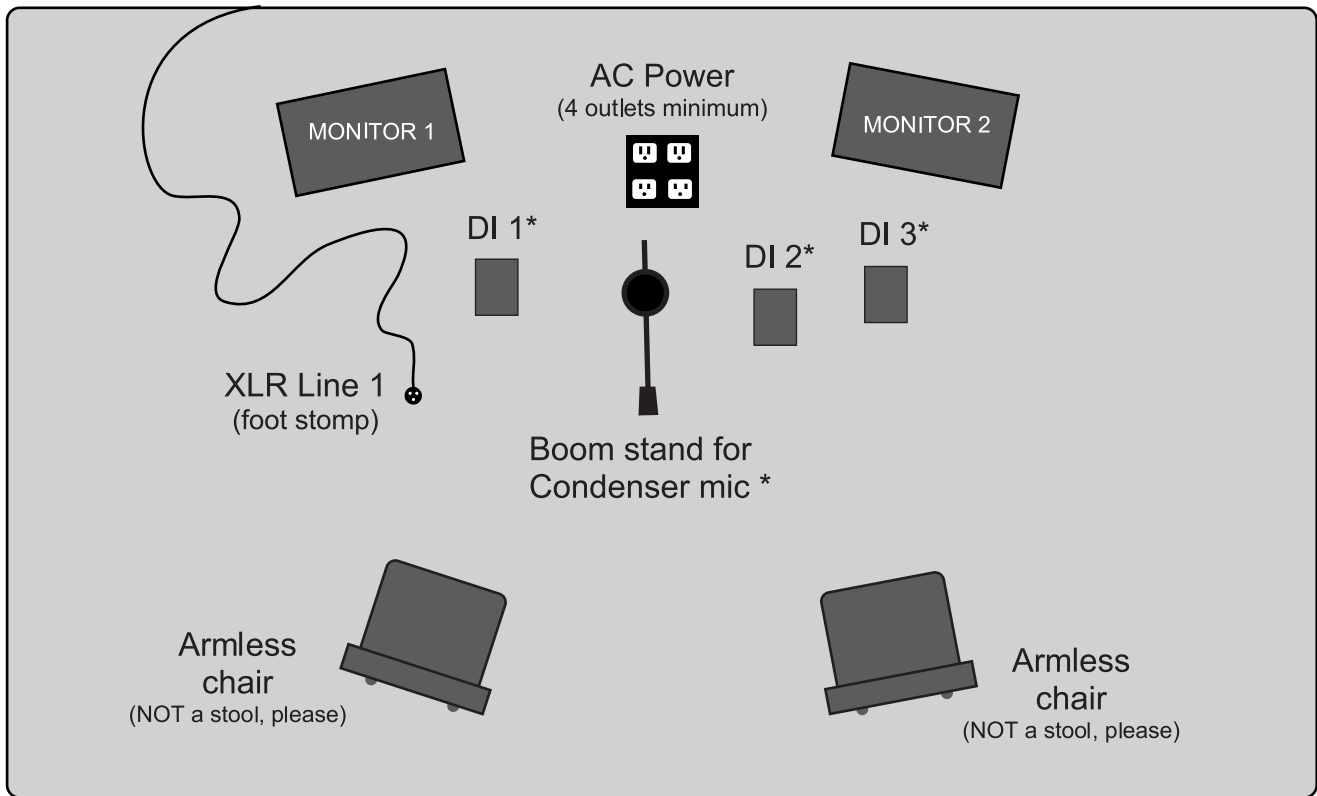

Champagne Weather

STAGE PLOT

AUDIENCE

Venue will provide:

Monitors (2)
Armless chairs (2)
Boom mic stand
AC power (4 outlets min.)

* Performers will provide:

Grace Design "Felix" preamp / DI
Radial JDI Passive DI x 2
Ear Trumpet Labs "Edwina" Condenser Mic